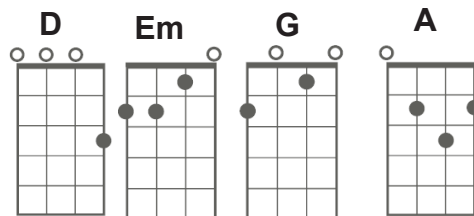

VERS 1

I feel it in my fingers
I feel it in my toes.
Your live is alla around me
and so the feeling grows.
It's written in the wind
it's ev'ry where I go.
So if you really love me,
come on and let it show.

VERS

||: D Em | G A :|| 8X

REFRÄNG

| G | Em | G | D |

| G | Em | Em | A | A |

REFRÄNG

You know I love you,
I always will.
My mind's made up
by the way that I feel.
There's no beginning,
there'll be no end
'cause on my love
you can depend.

PIANO

VERS 2

I see your face before me
as I lay on my bed.
I kindá get to thinking
of all the things you said.
You gave your promise to me
and I gave mine to you.
I need someone beside me
in everything I do

GITARR

UKULELE

REFRÄNG

You know I love you,
I always will.
My mind's made up
by the way that I feel.
There's no beginning,
there'll be no end
'cause on my love
you can depend.

BAS