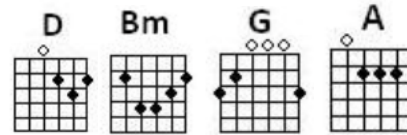

STAND BY ME

Ben E. King

D D/B G A D

When the night has come
 D/B And the land is dark
 G A D And the moon is the only light we'll see
 No, I won't be afraid,
 D/B No, I won't be afraid
 G A D Just as long as you stand, stand by me.

Refräng:
 So, darling, darling, stand by me,
 D/B Oh, stand by me.
 G A D Oh, stand, stand by me, Stand by me.

D
 If the sky that we look upon
 D/B Should tumble and fall
 G A D Or the mountain should crumble in the sea,
 I won't cry, I won't cry,
 D/B No, I won't shed a tear
 G A D Just as long as you stand, stand by me.

Refräng:
 So, darling, darling, stand by me,
 D/B Oh, stand by me.
 G A D Oh, stand, stand by me, Stand by me.

Gitarr/Piano spelar D/B spelar Bas

II: D I D I Bm I Bm I G I A I D I D :II

el GIT förenklat:

II: D I D I D I D I G I A I D I D :II

GITARR

PIANO

BAS

Alternativ Basgång E-strängen, band:
 10 – 7 – 3 – 5 – 10 (D- B-G-A-D)

TRUMKOMP

	1	å	2	å	3	å	4	å
Hihat	X	X	X	X	X	X	X	X
Virveltrumma			X				X	
Bastrumma	X				X			