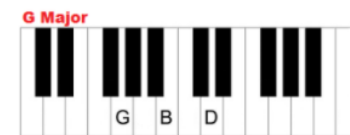

STAND BY ME

Ben E. King

D D/B G A D

When the night has come
D/B And the land is dark
G A D And the moon is the only light we'll see
No, I won't be afraid,
D/B No, I won't be afraid
G A D Just as long as you stand, stand by me.

Refräng:
So, darling, darling, stand by me,
D/B Oh, stand by me.
G A D Oh, stand, stand by me, Stand by me.

D
If the sky that we look upon
D/B Should tumble and fall
G A D Or the mountain should crumble in the sea,
I won't cry, I won't cry,
D/B No, I won't shed a tear
G A D Just as long as you stand, stand by me.

Refräng:
So, darling, darling, stand by me,
D/B Oh, stand by me.
G A D Oh, stand, stand by me, Stand by me.

Gitarr/Piano spelar D/B spelar Bas

II: D I D I Bm I Bm I G I A I D I D :II

el GIT förenklat:

II: D I D I D I D I G I A I D I D :II

GITARR

PIANO

BAS

Alternativ Basgång E-strängen, band:
10 – 7 – 3 – 5 – 10 (D- B-G-A-D)

TRUMKOMP

	1	å	2	å	3	å	4	å
Hihat	X	X	X	X	X	X	X	X
Virveltrumma			X				X	
Bastrumma	X				X