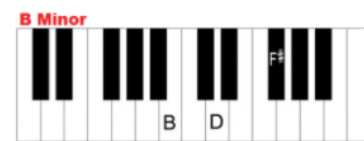

STAND BY ME

Ben E. King

D D/B G A D

When the night has come
D/B And the land is dark
G A D And the moon is the only light we'll see
No, I won't be afraid,
D/B No, I won't be afraid
G A D Just as long as you stand, stand by me.

Refräng:
So, darling, darling, stand by me,
D/B Oh, stand by me.
G A D Oh, stand, stand by me, Stand by me.

D
If the sky that we look upon
D/B Should tumble and fall
G A D Or the mountain should crumble in the sea,
I won't cry, I won't cry,
D/B No, I won't shed a tear
G A D Just as long as you stand, stand by me.

Refräng:
So, darling, darling, stand by me,
D/B Oh, stand by me.
G A D Oh, stand, stand by me, Stand by me.

Gitarr/Piano spelar D/B spelar Bas

II: D I D I Bm I Bm I G I A I D I D :II

el GIT förenklat:

II: D I D I D I D I G I A I D I D :II

GITARR

PIANO

BAS

Alternativ Basgång E-strängen, band:
10 – 7 – 3 – 5 – 10 (D- B-G-A-D)

TRUMKOMP

	1	å	2	å	3	å	4	å
Hihat	X	X	X	X	X	X	X	X
Virveltrumma			X				X	
Bastrumma	X				X