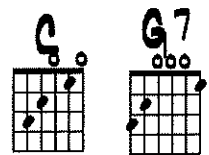

Memphis Tennessee

Elvis Presley

Komp: Chuck Berry

G

Long dis-tance in - for - ma-tion, give me Me-phis, Ten-nes - see, help me find the

Guitar: 0 0 0 0 3 3 0 0 2 0 0 0 3 0 0 0 0

G7 C

par-ty try-ing to get in touch with me. She could not leave her mem-ber, but I know who placed the

Guitar: 3 0 0 0 2 0 0 0 3 0 2 0 0 0 2 0 2 3 2 0 0 0 2

G7 C

call 'cause my un - cle took the mes-sage and he wrote it on the wall.

Guitar: 0 0 2 0 0 0 2 3 3 3 0 2 2 2 0 3

1. 1 Long distance in formation, give me Memphis Tennessee
   Help me find the party trying to get in touch with me
   She could not leave her number, but I know who placed the call
   'Cause my uncle took the message and he wrote it on the wall
2. 2 Help me, information, get in touch with my Marie
   She's the only one who'd phone me here from Memphis Tennessee
   Her home is on the south side, high up on a ridge
   Just a half a mile from the Mississippi Bridge
3. 3 Help me, information, more than that I cannot add
   Only that I miss her and all the fun we had
   But we were pulled apart because her mom did not agree
   And tore apart our happy home in Memphis Tennessee
4. 4 Last time I saw Marie she's waving me good-bye
   With hurry home drops on her cheek that trickled from her eye
   Marie is only six years old, information please
   Try to put me through to her in Memphis Tennessee

GITARR